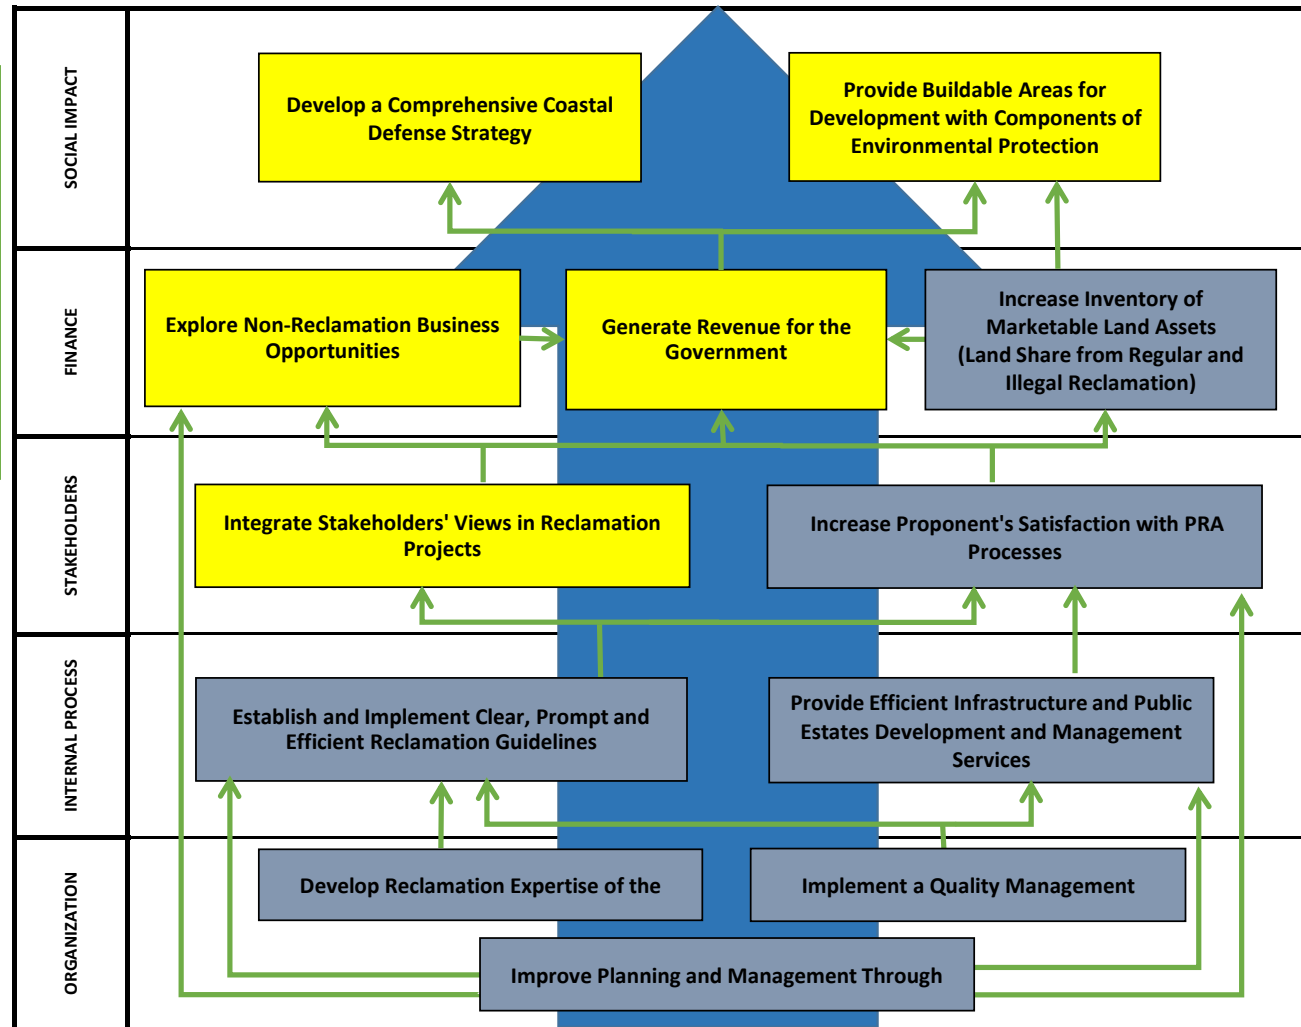

# PHILIPPINE RECLAMATION AUTHORITY STRATEGY MAP 2016

**Vision:** Contribute and promote economic and social progress through environmentally sustainable land reclamation of approximately 700 hectares and effective public estates development and management by

**Mission:**  
To increase the nation's land assets through reclamation in an environmentally sustainable manner consistent with public interest and to provide for a coastal defense strategy for the benefit of the future generations of Filipino people.

**Core Values:**  
Transformational & Adaptive  
  
Reverence for Sustainable Development  
  
Teamwork & Camaraderie  
  
Culture of Professionalism, Integrity, Accountability &

Strategic Themes:

Transformational Governance